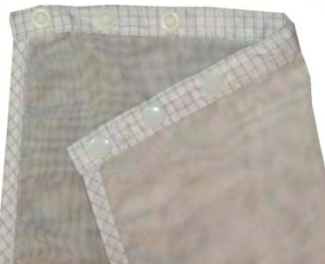

CLEANROOM HOOD

- Grid / stripe non-linting polyester fabric
- Adjustable hood is also available.
- Optional facemask for eye-only hood

Dimensions (Unit: Inch)			
Items	S	M	L
A	9.5	10	10.5
B	11.5	11.5	11.5
C	18.5	19	19.5

CLEANROOM HOOD W/ WASHABLE MASK VEIL

Veil is attached to
Hood via snaps

P2M (THAILAND) CO. LTD
75/8 Moo. 11, T.Klong Nueng, A. Klong Luang,
Pathumthani 12120. Thailand
Tel. (66) 0 2520 3976-9 Fax. (66) 0 2520 3998
Email : sales@p2mgroup.com.
Website : www.p2mgroup.com