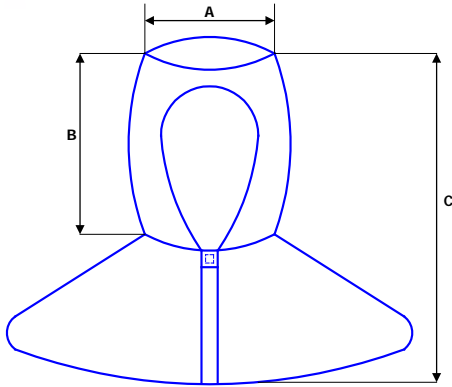

CLEANROOM HOOD

- Grid / stripe non-linting polyester fabric
- Adjustable hood is also available.
- Optional facemask for eye-only hood

Dimensions (Unit: Inch)			
Items	S	M	L
A	9.5	10	10.5
B	11.5	11.5	11.5
C	18.5	19	19.5