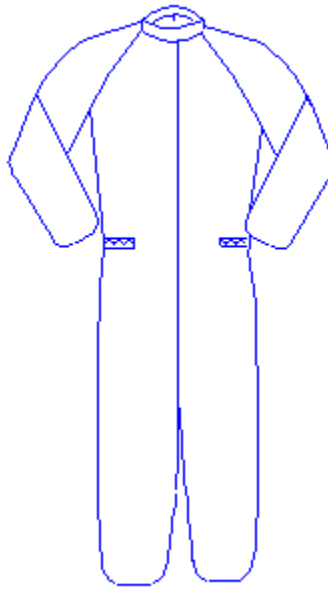

CLEANROOM JUMPSUIT /COVERALL

Front View

Back View

- Grid / stripe non-linting polyester fabric
- Zipped front
- Jumpsuits with attached hoods are also available.
- Optional pen-holders at front or on upper arm
- Optional customized company logo

Dimensions (Unit: Inch)						
Item	S	M	L	XL	XXL	XXXL
A – Body	58	59	60	61	62	63
B – Arm	33	34	35	36	37	38
C – Chest	48	50	52	54	56	58
D – Zip	22	23	24	25	26	27

P2M (THAILAND) CO. LTD
 75/8 Moo. 11, T.Klong Nueng, A. Klong Luang,
 Pathumthani 12120. Thailand
 Tel. (66) 0 2520 3976-9 Fax. (66) 0 2520 3998
 Email : sales@p2mgroup.com.
 Website : www.p2mgroup.com