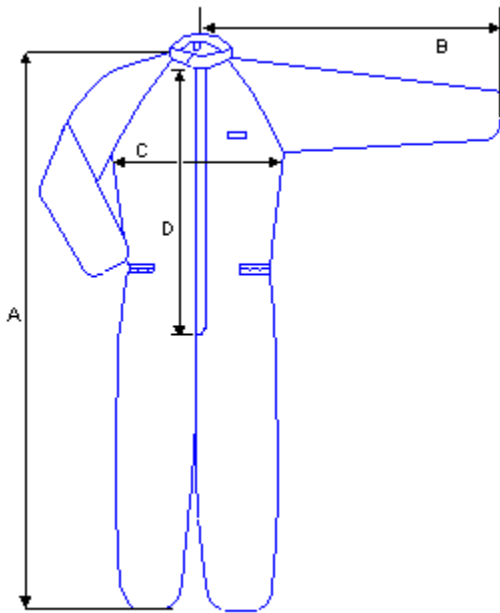

CLEANROOM JUMPSUIT /COVERALL

Front View

Back View

- Grid / stripe non-linting polyester fabric
- Zipped front
- Jumpsuits with attached hoods are also available.
- Optional pen-holders at front or on upper arm
- Optional customized company logo

Dimensions (Unit: Inch)						
Item	S	M	L	XL	XXL	XXXL
A – Body	58	59	60	61	62	63
B – Arm	33	34	35	36	37	38
C – Chest	48	50	52	54	56	58
D – Zip	22	23	24	25	26	27

P2M (THAILAND) CO. LTD
 75/8 Moo. 11, T.Klong Nueng, A. Klong Luang,
 Pathumthani 12120. Thailand
 Tel. (66) 0 2520 3976-9 Fax. (66) 0 2520 3998
 Email : sales@p2mgroup.com.
 Website : www.p2mgroup.com